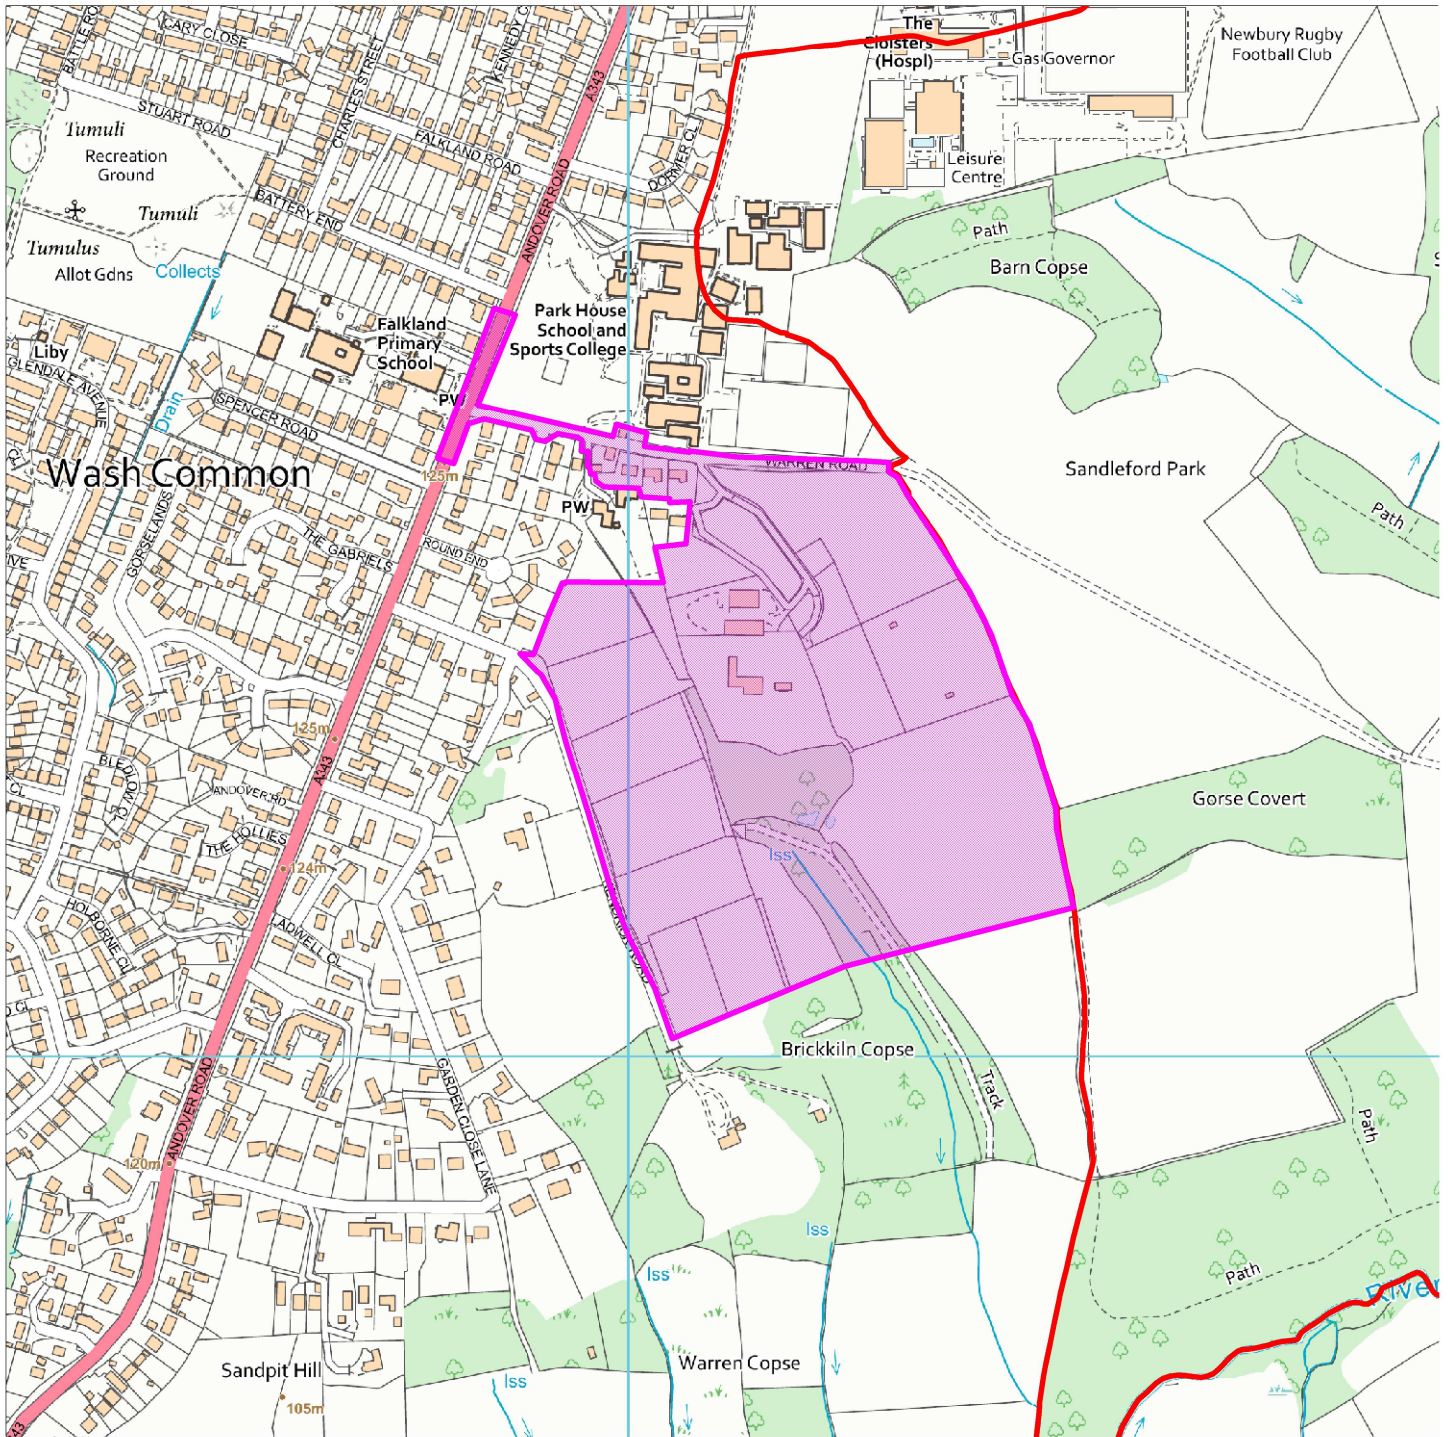

23/01585/OUTMAJ

Sandleford Park West, New Warren Farm, Newbury RG14 6NH

Map Centre Coordinates :

Scale : 1:7068

Reproduced from the Ordnance Survey map with the permission of the Controller of Her Majesty's Stationery Office © Crown Copyright 2003.

Unauthorised reproduction infringes Crown Copyright and may lead to prosecution or civil proceedings .

Organisation	West Berkshire Council
Department	
Comments	Not Set
Date	10 April 2024
SLA Number	0100024151